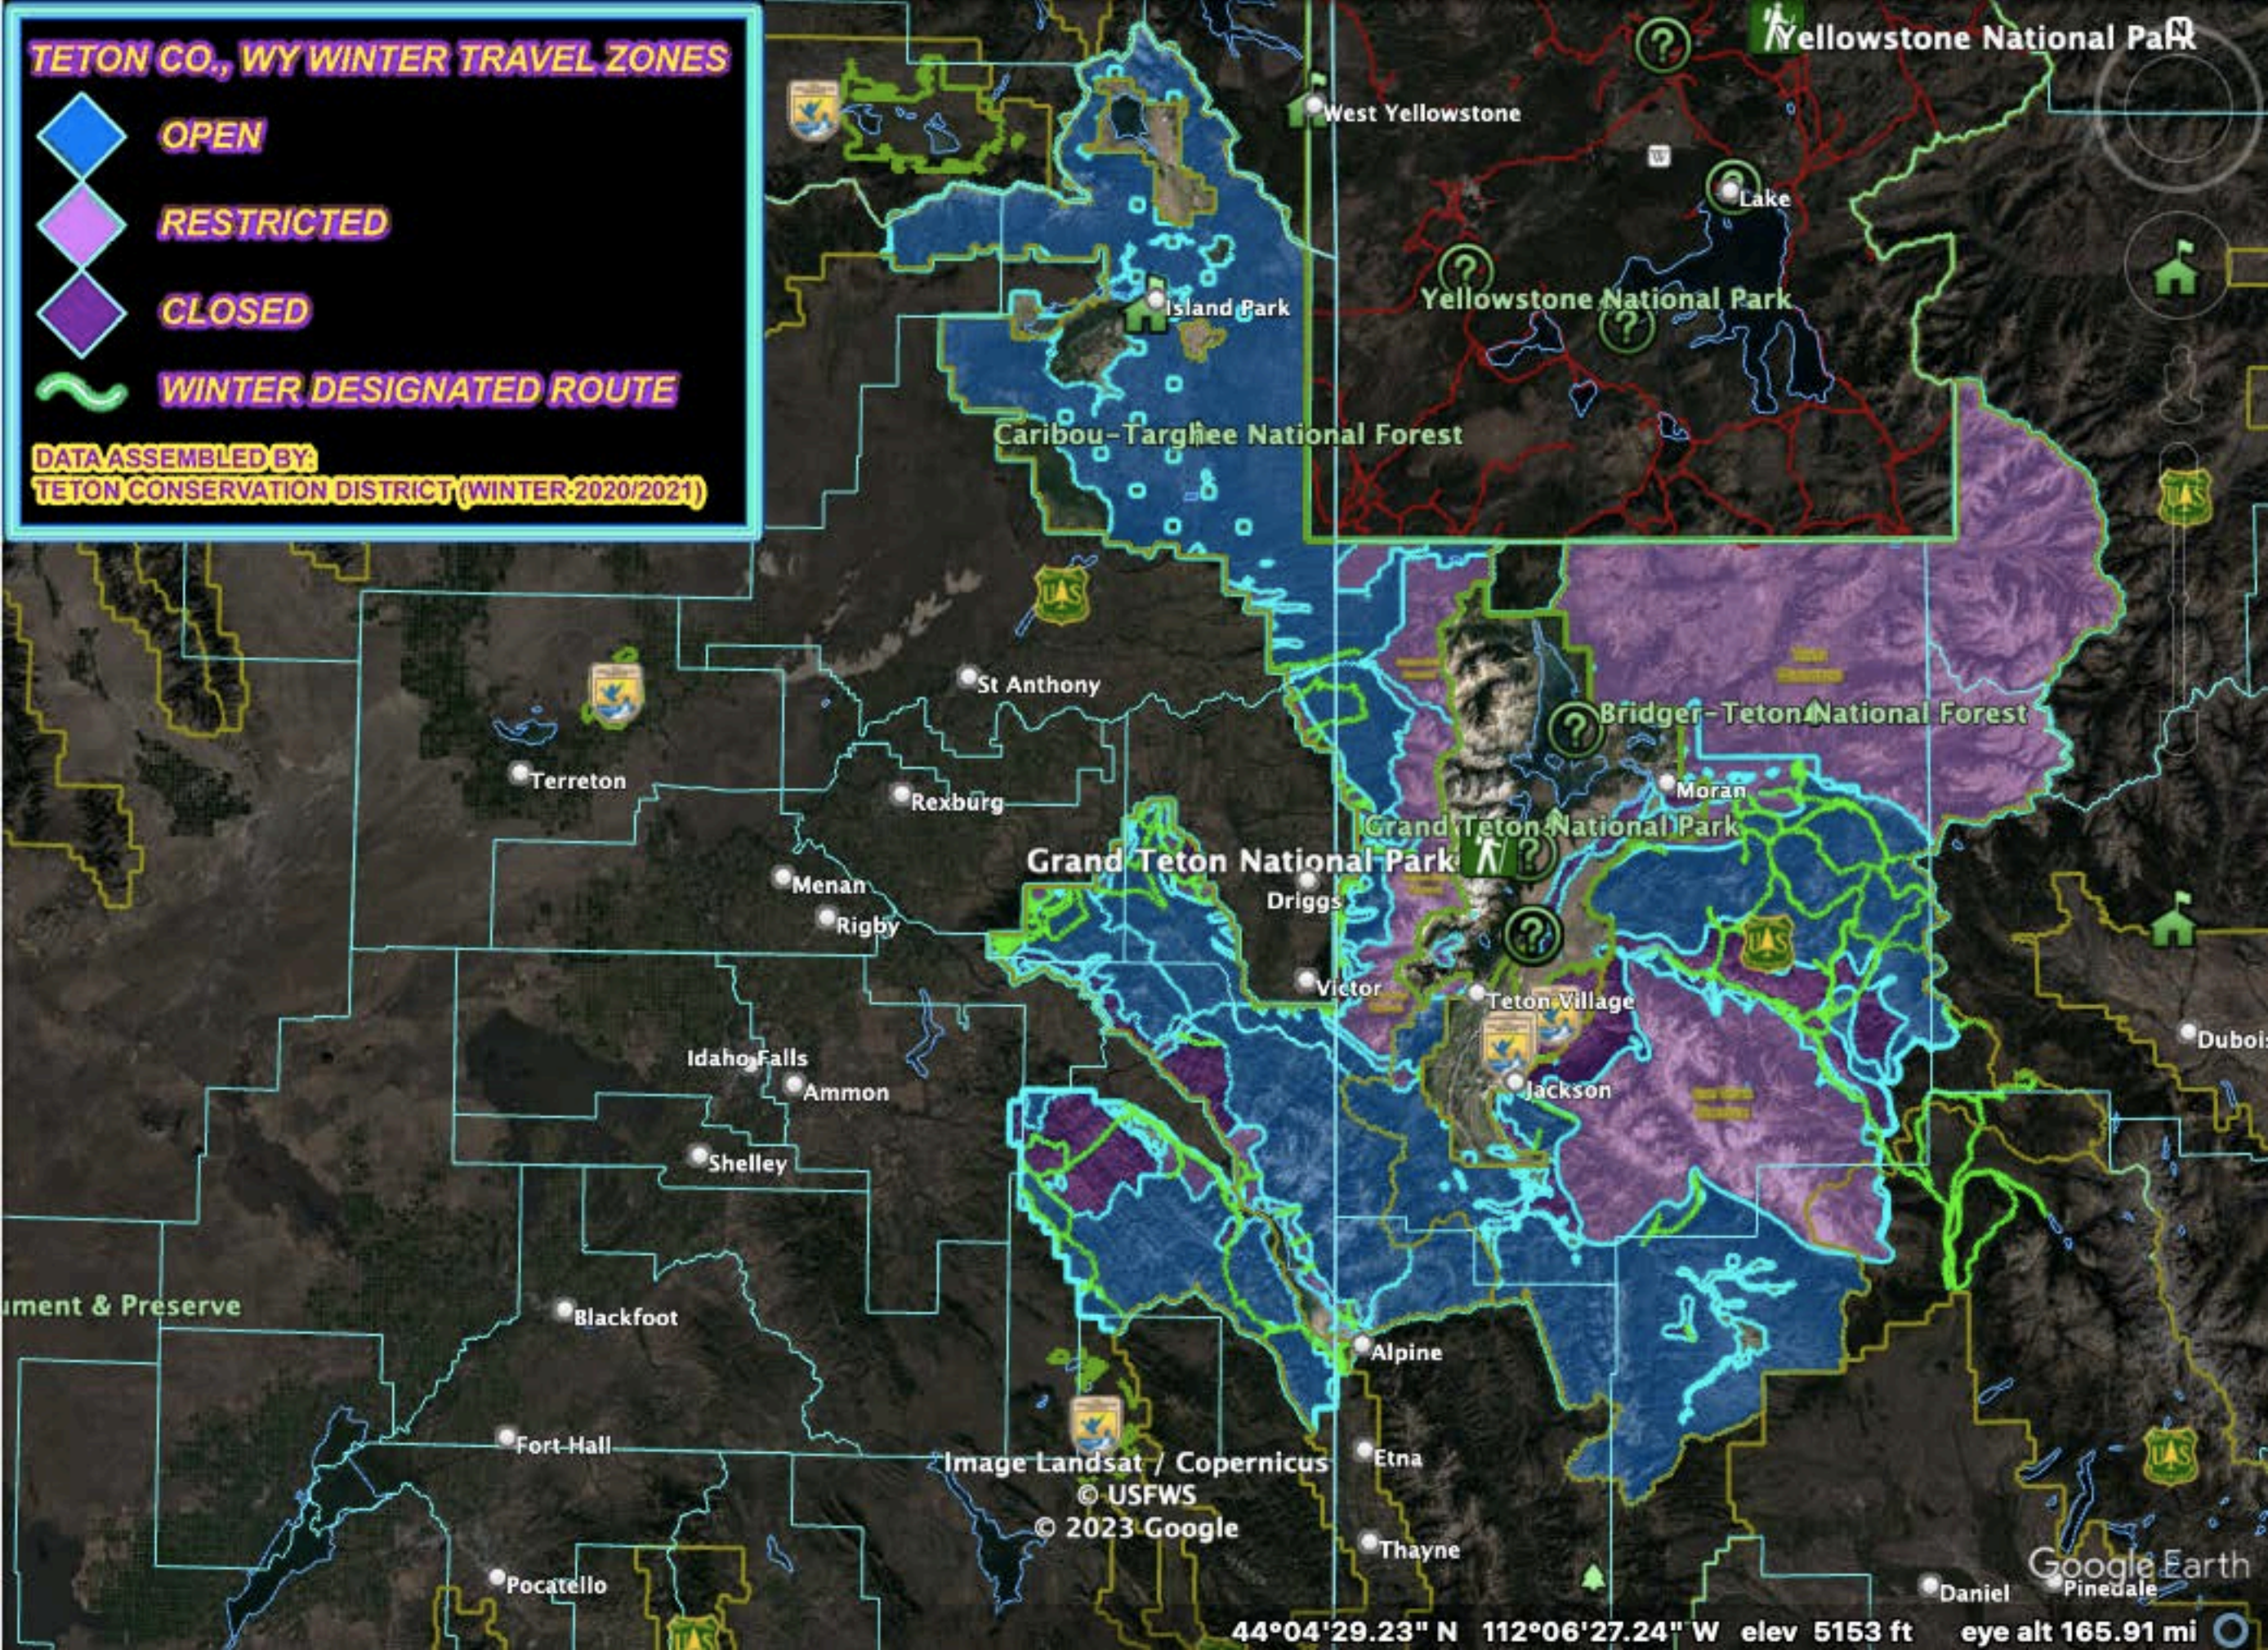

TETON CO., WY WINTER TRAVEL ZONES

-  OPEN
-  RESTRICTED
-  CLOSED
-  WINTER DESIGNATED ROUTE

DATA ASSEMBLED BY:
TETON CONSERVATION DISTRICT (WINTER-2020/2021)

Image Landsat / Copernicus
© USFWS
© 2023 Google